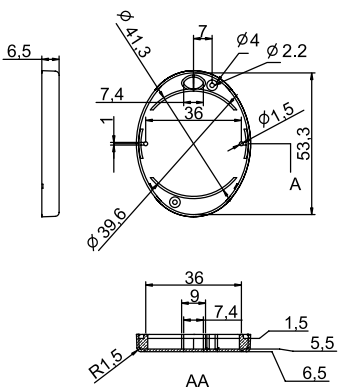

Модель		
кнопки	серый	черный
0	G1402-0G	G1402-0B
2	G1402-2G	G402-2B
3	G1402-3G	G1402-3B
4	G1402-4G	G1402-4B

G1402-0

G1402-2

G1402-3

G1402-4