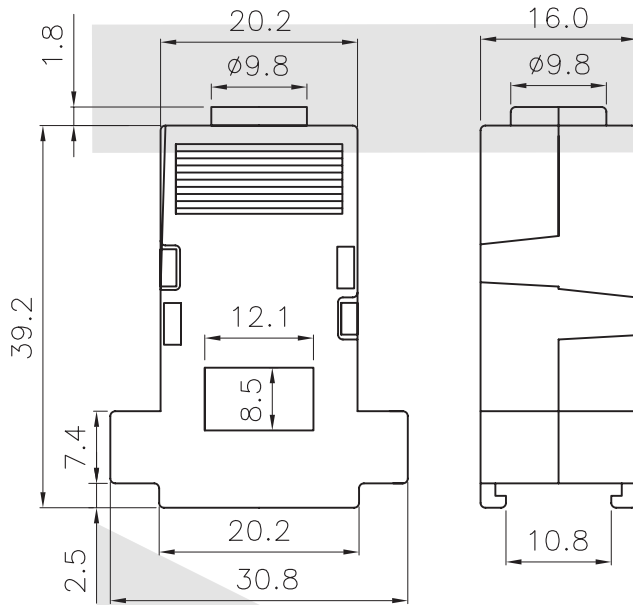

D-SUB Series

KLS1-DBW Plastic Hood With Lock Type

Cover Material: ABS UL94HB
Screw Material: Steel

Short screw

A=#4-40 UNC
B=M3 UNC

ORDER INFORMATION

Product NO.: KLS1-DBW-09P-L G

Pos. NO.
001=001 pos.

Contact Number of Row
DBW=D-SUB Plastic Hood With Lock Type

Color: G-Gray I-Ivory
L : Long screw
S : Short screw
Number of Contacts

D-SUB Series

KLS1-DBW Plastic Hood With Lock Type

Cover Material: ABS UL94HB
Screw Material: Steel

Short screw

A=#4-40 UNC
B=M3 UNC

ORDER INFORMATION

Product NO.: KLS1-DBW-15P-L G

Pos. NO.
001=001 pos.

Contact Number of Row
DBW=D-SUB Plastic Hood With Lock Type

Color: G-Gray I-Ivory
L : Long screw
S : Short screw
Number of Contacts

Contact Number of Row
DBW=D-SUB Plastic Hood With Lock Type

Color: G-Gray I-Ivory
L : Long screw
S : Short screw
Number of Contacts