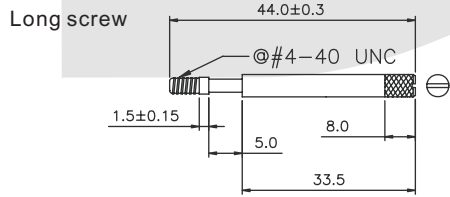

Contact Number of Row
DBW=D-SUB Plastic Hood With Lock Type

Color: G-Gray I-Ivory
L : Long screw
S : Short screw
Number of Contacts

D-SUB Series

KLS1-DBW Plastic Hood With Lock Type

Cover Material: ABS UL94HB
Screw Material: Steel

Short screw

A=#4-40 UNC
B=M3 UNC

ORDER INFORMATION

Product NO.: KLS1-DBW-15P-L G

Pos. NO.
001=001 pos.

Contact Number of Row
DBW=D-SUB Plastic Hood With Lock Type

Color: G-Gray I-Ivory
L : Long screw
S : Short screw
Number of Contacts

D-SUB Series

KLS1-DBW Plastic Hood With Lock Type

Cover Material: ABS UL94HB
Screw Material: Steel

Short screw

A=#4-40 UNC
B=M3 UNC

ORDER INFORMATION

Product NO.: KLS1-DBW-25P-L G

Pos. NO.
001=001 pos.

Contact Number of Row
DBW=D-SUB Plastic Hood With Lock Type

Color: G-Gray I-Ivory
L : Long screw
S : Short screw
Number of Contacts