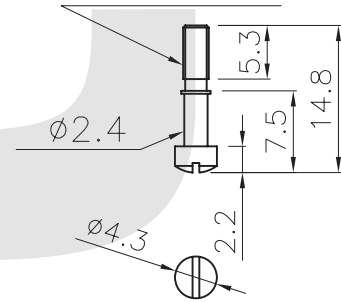

D-SUB Series

KLS1-DBW Plastic Hood With Lock Type

Cover Material: ABS UL94HB
Screw Material: Steel

Short screw

A=#4-40 UNC
B=M3 UNC

ORDER INFORMATION

Product NO.: KLS1-DBW-09P-L G

Pos. NO.
001=001 pos.

Contact Number of Row
DBW=D-SUB Plastic Hood With Lock Type

Color: G-Gray I-Ivory
L : Long screw
S : Short screw
Number of Contacts

D-SUB Series

KLS1-DBW Plastic Hood With Lock Type

Cover Material: ABS UL94HB
Screw Material: Steel

Short screw

A=#4-40 UNC
B=M3 UNC

ORDER INFORMATION

Product NO.: KLS1-DBW-15P-L G

Pos. NO.
001=001 pos.

Contact Number of Row
DBW=D-SUB Plastic Hood With Lock Type

Color: G-Gray I-Ivory
L : Long screw
S : Short screw
Number of Contacts

Contact Number of Row
DBW=D-SUB Plastic Hood With Lock Type

Color: G-Gray I-Ivory
L : Long screw
S : Short screw
Number of Contacts