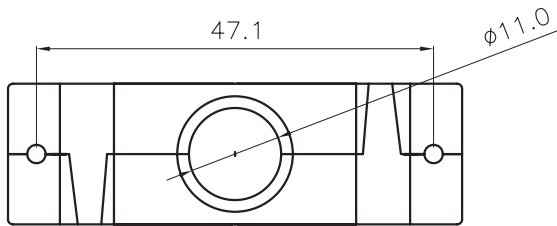

Contact Number of Row
DBW=D-SUB Plastic Hood With Lock Type

Color: G-Gray I-Ivory
L : Long screw
S : Short screw
Number of Contacts

D-SUB Series

KLS1-DBW Plastic Hood With Lock Type

Cover Material: ABS UL94HB
Screw Material: Steel

Short screw

A=#4-40 UNC
B=M3 UNC

ORDER INFORMATION

Product NO.: KLS1-DBW-15P-L G

Pos. NO.
001=001 pos.

Contact Number of Row
DBW=D-SUB Plastic Hood With Lock Type

Color: G-Gray I-Ivory
L : Long screw
S : Short screw
Number of Contacts

D-SUB Series

KLS1-DBW Plastic Hood With Lock Type

Cover Material: ABS UL94HB
Screw Material: Steel

Short screw

A=#4-40 UNC
B=M3 UNC

ORDER INFORMATION

Product NO.: KLS1-DBW-25P-L G

Pos. NO.
001=001 pos.

Contact Number of Row
DBW=D-SUB Plastic Hood With Lock Type

Color: G-Gray I-Ivory
L : Long screw
S : Short screw
Number of Contacts