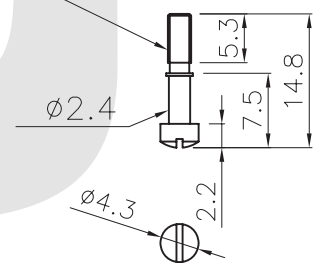

Contact Number of Row
DBW=D-SUB Plastic Hood With Lock Type

Color: G-Gray I-Ivory
L : Long screw
S : Short screw
Number of Contacts

D-SUB Series

KLS1-DBW Plastic Hood With Lock Type

Cover Material: ABS UL94HB
Screw Material: Steel

Short screw

A=#4-40 UNC
B=M3 UNC

ORDER INFORMATION

Product NO.: KLS1-DBW-15P-L G

Pos. NO.
001=001 pos.

Contact Number of Row
DBW=D-SUB Plastic Hood With Lock Type

Color: G-Gray I-Ivory
L : Long screw
S : Short screw
Number of Contacts

D-SUB Series

KLS1-DBW Plastic Hood With Lock Type

Cover Material: ABS UL94HB
Screw Material: Steel

Short screw

A=#4-40 UNC
B=M3 UNC

ORDER INFORMATION

Product NO.: KLS1-DBW-25P-L G

Pos. NO.
001=001 pos.

Contact Number of Row
DBW=D-SUB Plastic Hood With Lock Type

Color: G-Gray I-Ivory
L : Long screw
S : Short screw
Number of Contacts