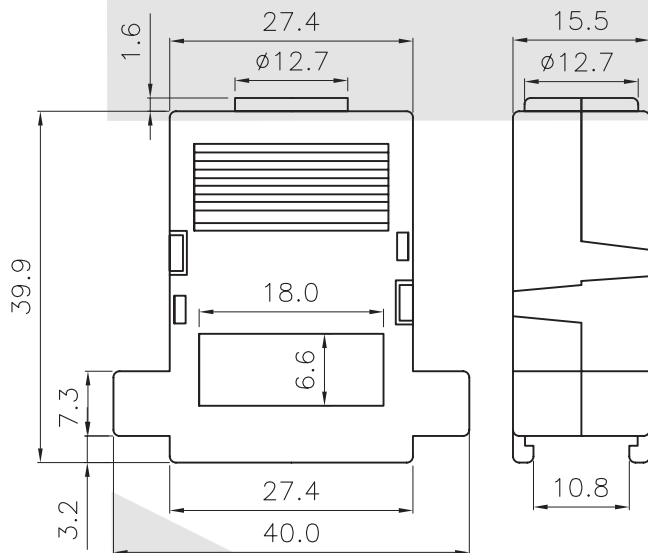

Contact Number of Row
DBW=D-SUB Plastic Hood With Lock Type

Color: G-Gray I-Ivory
L : Long screw
S : Short screw
Number of Contacts

D-SUB Series

KLS1-DBW Plastic Hood With Lock Type

Cover Material: ABS UL94HB
Screw Material: Steel

Short screw

A=#4-40 UNC
B=M3 UNC

ORDER INFORMATION

Product NO.: KLS1-DBW-15P-L G

Pos. NO.
001=001 pos.

Contact Number of Row
DBW=D-SUB Plastic Hood With Lock Type

Color: G-Gray I-Ivory
L : Long screw
S : Short screw
Number of Contacts

D-SUB Series

KLS1-DBW Plastic Hood With Lock Type

Cover Material: ABS UL94HB
Screw Material: Steel

Short screw

A=#4-40 UNC
B=M3 UNC

ORDER INFORMATION

Product NO.: KLS1-DBW-25P-L G

Pos. NO.
001=001 pos.

Contact Number of Row
DBW=D-SUB Plastic Hood With Lock Type

Color: G-Gray I-Ivory
L : Long screw
S : Short screw
Number of Contacts