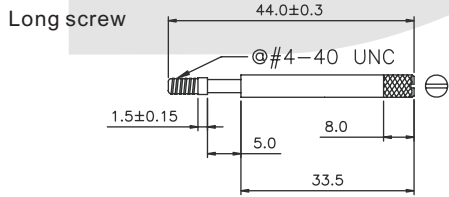

D-SUB Series

KLS1-DBW Plastic Hood With Lock Type

Cover Material: ABS UL94HB
Screw Material: Steel

Short screw

A=#4-40 UNC
B=M3 UNC

ORDER INFORMATION

Product NO.: KLS1-DBW-09P-L G

Pos. NO.
001=001 pos.

Contact Number of Row
DBW=D-SUB Plastic Hood With Lock Type

Color: G-Gray I-Ivory
L : Long screw
S : Short screw
Number of Contacts

D-SUB Series

KLS1-DBW Plastic Hood With Lock Type

Cover Material: ABS UL94HB
Screw Material: Steel

Short screw

A=#4-40 UNC
B=M3 UNC

ORDER INFORMATION

Product NO.: KLS1-DBW-15P-L G

Pos. NO.
001=001 pos.

Contact Number of Row
DBW=D-SUB Plastic Hood With Lock Type

Color: G-Gray I-Ivory
L : Long screw
S : Short screw
Number of Contacts

Contact Number of Row
DBW=D-SUB Plastic Hood With Lock Type

Color: G-Gray I-Ivory
L : Long screw
S : Short screw
Number of Contacts