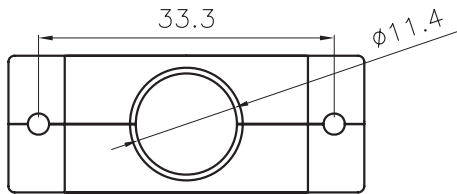

D-SUB Series

KLS1-DBW Plastic Hood With Lock Type

Cover Material: ABS UL94HB
Screw Material: Steel

Short screw

A=#4-40 UNC
B=M3 UNC

ORDER INFORMATION

Product NO.: KLS1-DBW-09P-L G

Pos. NO.
001=001 pos.

Contact Number of Row
DBW=D-SUB Plastic Hood With Lock Type

Color: G-Gray I-Ivory
L : Long screw
S : Short screw
Number of Contacts

D-SUB Series

KLS1-DBW Plastic Hood With Lock Type

Cover Material: ABS UL94HB
Screw Material: Steel

Short screw

A=#4-40 UNC
B=M3 UNC

ORDER INFORMATION

Product NO.: KLS1-DBW-15P-L G

Pos. NO.
001=001 pos.

Contact Number of Row
DBW=D-SUB Plastic Hood With Lock Type

Color: G-Gray I-Ivory
L : Long screw
S : Short screw
Number of Contacts

Contact Number of Row
DBW=D-SUB Plastic Hood With Lock Type

Color: G-Gray I-Ivory
L : Long screw
S : Short screw
Number of Contacts