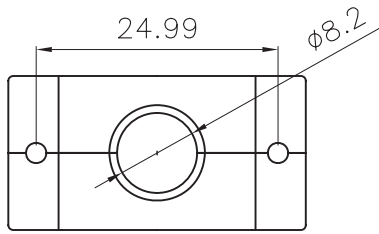

D-SUB Series

KLS1-DBW Plastic Hood With Lock Type

Cover Material: ABS UL94HB
Screw Material: Steel

Short screw

A=#4-40 UNC
B=M3 UNC

ORDER INFORMATION

Product NO.: KLS1-DBW-09P-L G

Pos. NO.
001=001 pos.

Contact Number of Row
DBW=D-SUB Plastic Hood With Lock Type

Color: G-Gray I-Ivory
L : Long screw
S : Short screw
Number of Contacts

D-SUB Series

KLS1-DBW Plastic Hood With Lock Type

Cover Material: ABS UL94HB
Screw Material: Steel

Short screw

A=#4-40 UNC
B=M3 UNC

ORDER INFORMATION

Product NO.: KLS1-DBW-15P-L G

Pos. NO.
001=001 pos.

Contact Number of Row
DBW=D-SUB Plastic Hood With Lock Type

Color: G-Gray I-Ivory
L : Long screw
S : Short screw
Number of Contacts

Contact Number of Row
DBW=D-SUB Plastic Hood With Lock Type

Color: G-Gray I-Ivory
L : Long screw
S : Short screw
Number of Contacts