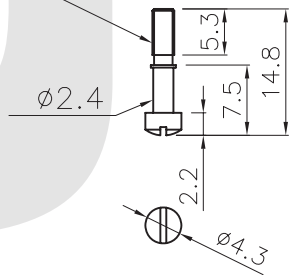

Short screw

A=#4-40 UNC
B=M3 UNC

ORDER INFORMATION

Product NO.: KLS1-DBW-15P-L G

Pos. NO.
001=001 pos.

Contact Number of Row
DBW=D-SUB Plastic Hood With Lock Type

Color: G-Gray I-Ivory
L : Long screw
S : Short screw
Number of Contacts

D-SUB Series

KLS1-DBW Plastic Hood With Lock Type

Cover Material: ABS UL94HB
Screw Material: Steel

Short screw

A=#4-40 UNC
B=M3 UNC

ORDER INFORMATION

Product NO.: KLS1-DBW-25P-L G

Pos. NO.
001=001 pos.

Contact Number of Row
DBW=D-SUB Plastic Hood With Lock Type

Color: G-Gray I-Ivory
L : Long screw
S : Short screw
Number of Contacts