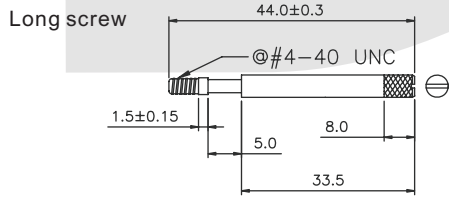

D-SUB Series

KLS1-DBW Plastic Hood With Lock Type

Cover Material: ABS UL94HB
Screw Material: Steel

Short screw

A=#4-40 UNC
B=M3 UNC

ORDER INFORMATION

Product NO.: KLS1-DBW-09P-L G

Pos. NO.
001=001 pos.

Contact Number of Row
DBW=D-SUB Plastic Hood With Lock Type

Color: G-Gray I-Ivory
L : Long screw
S : Short screw
Number of Contacts

D-SUB Series

KLS1-DBW Plastic Hood With Lock Type

Cover Material: ABS UL94HB
Screw Material: Steel

Short screw

A=#4-40 UNC
B=M3 UNC

ORDER INFORMATION

Product NO.: KLS1-DBW-15P-L G

Pos. NO.
001=001 pos.

Contact Number of Row
DBW=D-SUB Plastic Hood With Lock Type

Color: G-Gray I-Ivory
L : Long screw
S : Short screw
Number of Contacts

Contact Number of Row
DBW=D-SUB Plastic Hood With Lock Type

Color: G-Gray I-Ivory
L : Long screw
S : Short screw
Number of Contacts