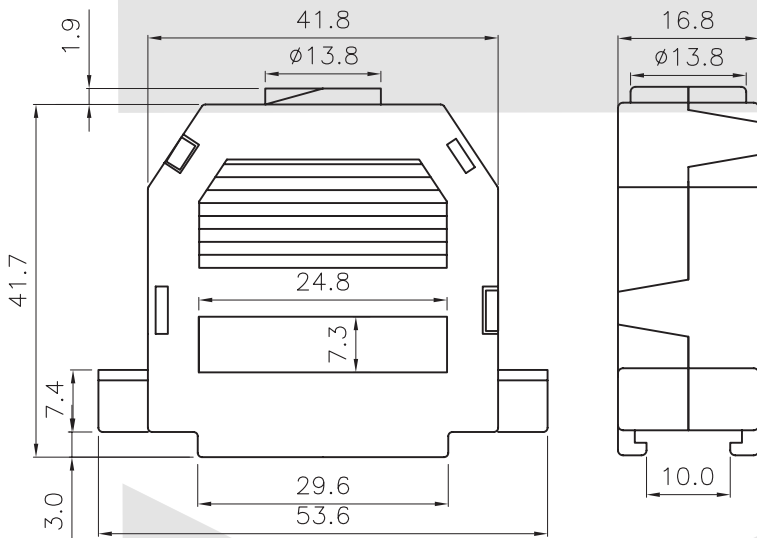

Short screw

A=#4-40 UNC
B=M3 UNC

ORDER INFORMATION

Product NO.: KLS1-DBW-15P-L G

Pos. NO.
001=001 pos.

Contact Number of Row
DBW=D-SUB Plastic Hood With Lock Type

Color: G-Gray I-Ivory
L : Long screw
S : Short screw
Number of Contacts

D-SUB Series

KLS1-DBW Plastic Hood With Lock Type

Cover Material: ABS UL94HB
Screw Material: Steel

Short screw

A=#4-40 UNC
B=M3 UNC

ORDER INFORMATION

Product NO.: KLS1-DBW-25P-L G

Pos. NO.
001=001 pos.

Contact Number of Row
DBW=D-SUB Plastic Hood With Lock Type

Color: G-Gray I-Ivory
L : Long screw
S : Short screw
Number of Contacts