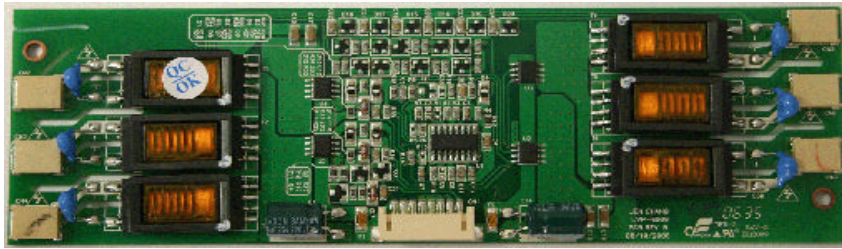

HR I06L20014

INVERTER ORIGINAL REFER. EQUIVAL.
LIVP6009 - 30045614
LVE0321 - 30031727
PLCD0318604

Dimensiones / size : 180mm x 55mm

Conector Control / Control Connector							
1	2	3	4	5	6	7	8
12V	12V	12V	GND	GND	GND	Br.	on-off

LCD panel manuf.	LCD Panel cod.
AUOPTRONICS	A201SN01-V5

Marca / Brand	Model
JVC	LT20E50
VESTEL	LT20A5S

Observaciones / Remarks