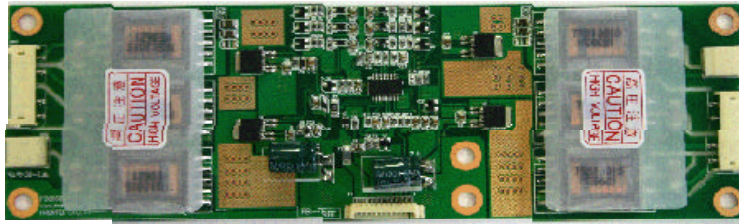

# HR I06L20009

<b>INVERTER ORIGINAL REFER. EQUIVAL.</b>
FIF2066-51C
FIF2066-51D

Dimensiones / size : 188mm x 60mm

Conector Control / Control Connector											
12	11	10	9	8	7	6	5	4	3	2	1
15V	15V	15V	GND	GND	GND	GND	GND	on-off	GND	Br.	GND

LCD panel manuf.	LCD Panel cod.
SAMSUNG	LTM213U3 LTM213U4 / U5

Marca / Brand	Model

Observaciones / Remarks